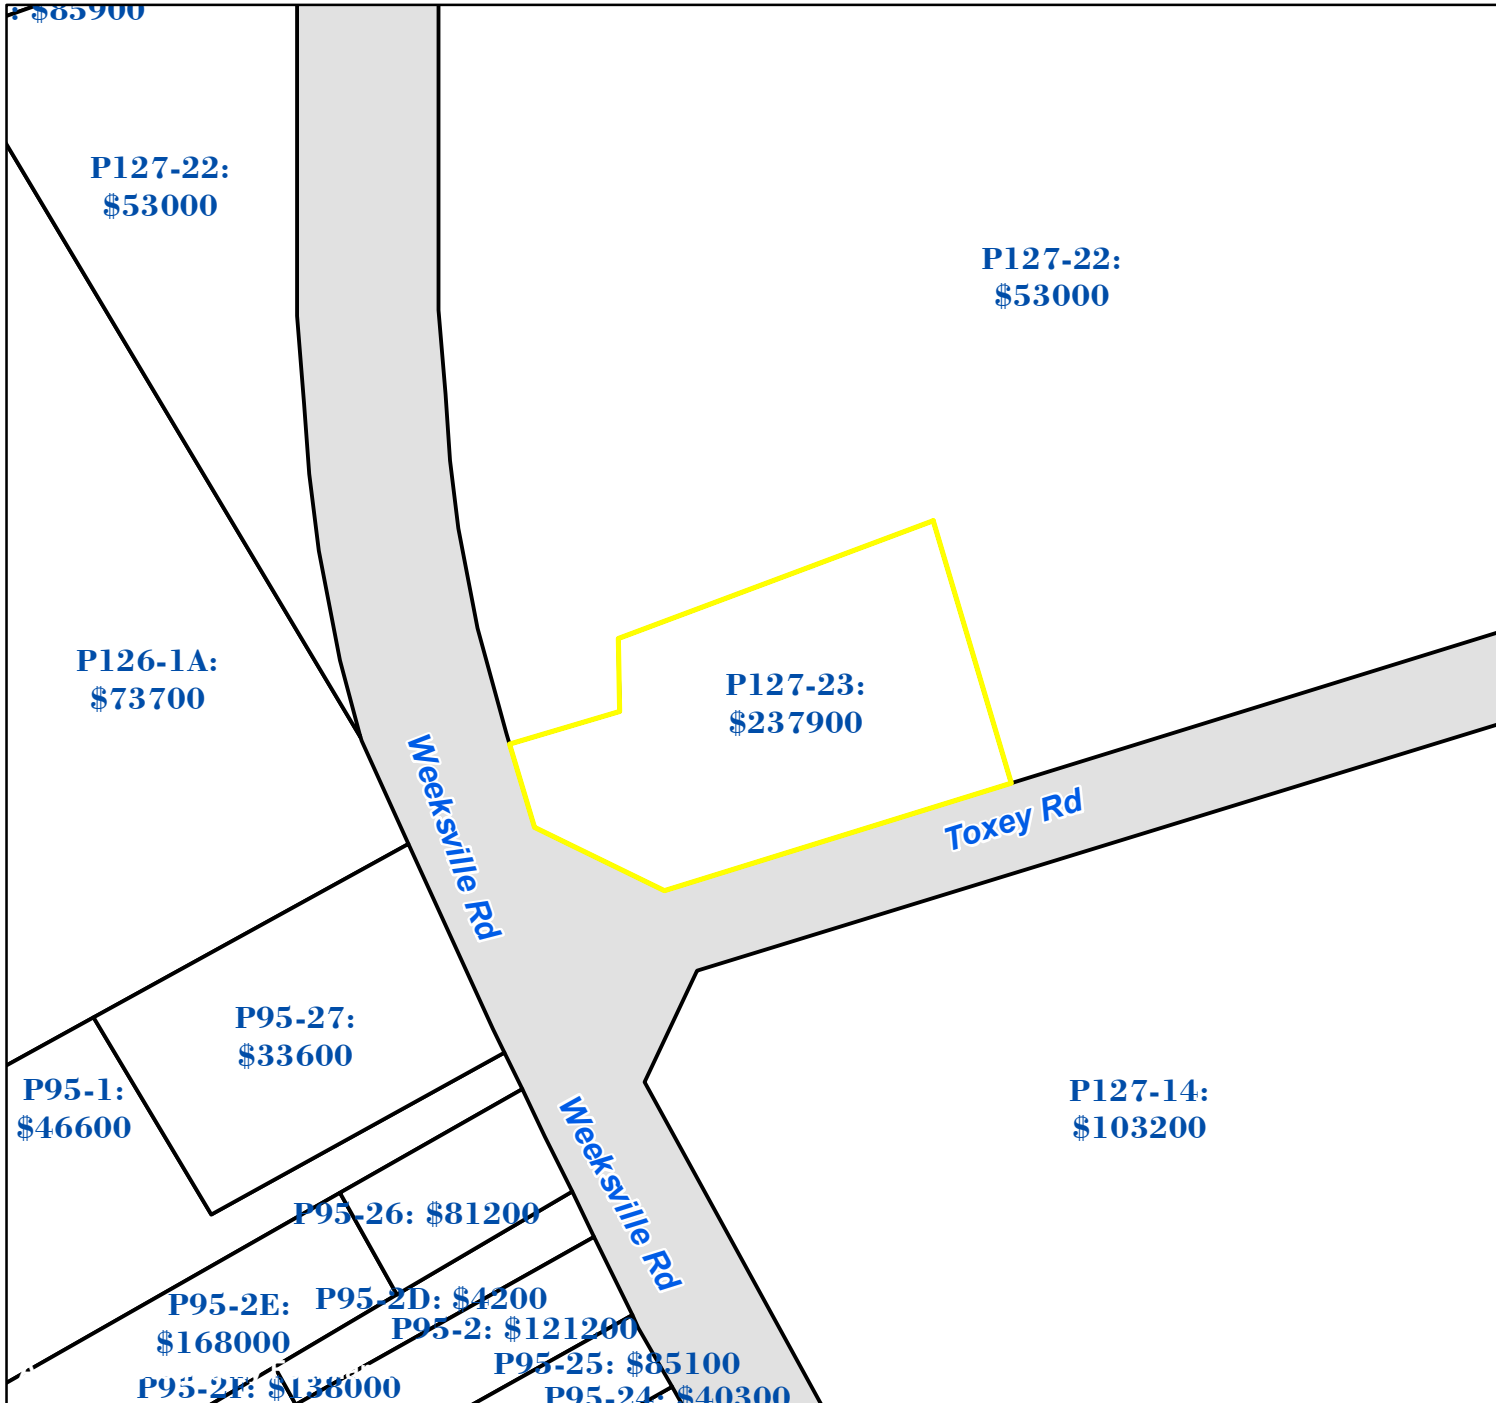

Pasquotank County, NC

Parcel ID: 8931 639089

Map: P127-23

LOT: 0

01172 TOXEY RD
NORFLEET, WILLIAM LLOYD

1172 TOXEY RD
ELIZABETH CITY NC 27909

Deed Book: 1230
Deed Page: 218
Date: 20150623
1230/220

Land Value: 37100
Ag Value: 0
Bldg Value: 200800
Total Value: 237900

Taxed Acres: 1.26

PASQUOTANK
COUNTY NC

Date: 3/1/2023

Property Ownership/
Lines as of January 1, 2023

NOT A SURVEY

This map was created from historic maps, recorded deeds and surveys.
It CAN NOT be used to convey land, settle land disputes or build fences.